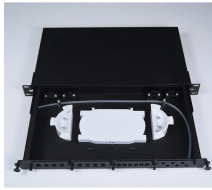

VIOX distribution boxes are constructed with high-grade materials resistant to corrosion and environmental stress. This ensures long-lasting performance even in challenging outdoor conditions, ...