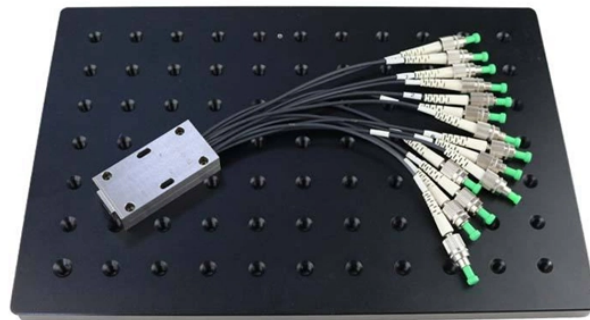

Double-layer high-voltage electrical box distribution box

Double-layer high-voltage electrical box distribution box

The power distribution box has the characteristics of good insulation performance, safe and reliable operation, flexible connection and wide protection range. It mounts to the wall and provides a ...

Designed to fit a standard 2-Gang face plate, this box-bracket combines an electrical box and Low-Voltage bracket into a single unit for fast, easy installation. No alignment tools are required and easy ...

This multi-purpose electrical box can be used in both new and old work applications. It can be mounted either horizontally or vertically on wood or steel studs and also includes a breakaway flange for use ...

VIOX distribution boxes are constructed with high-grade materials resistant to corrosion and environmental stress. This ensures long-lasting performance even in challenging outdoor conditions, ...

Browse power distribution boxes with circuit breaker protection and multiple outlet configurations. Shop durable solutions for construction and emergency use.