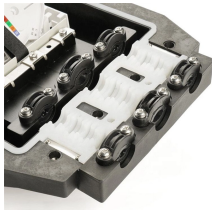

Refers to the approximate height of a cable tray used for specifying. Selecting a specific height will show cable trays with that height, as well as cable tray accessories compatible with that height.

Each tray can be stacked with another to save space during transportation or storage. **SAFE & EFFECTIVE:** Smooth and rounded wire protects cable installers and IT personnel from cutting their ...

Our wind certification report provides you with list of acceptable B-Line series cable tray supports, fittings and covers based off of the environmental conditions, cable loading, and type of cable tray in your ...

Pros: From the installer, designer and owner's point of view, this system is becoming the preferred tray for low voltage conveyance. It is easy to install and, as a result, produces lower labor ...

We used our strength and integrity to create a series of impressive performance and quickly became one of the leading companies in the industry of 8000 lbs double stack parking system.