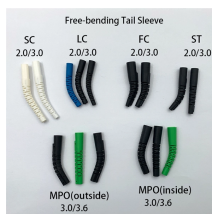

Find and discover Fiber Optic buyers & importers for all products in Dominican Republic, featuring details on their shipment activities, trade volumes, trading partners, and more.