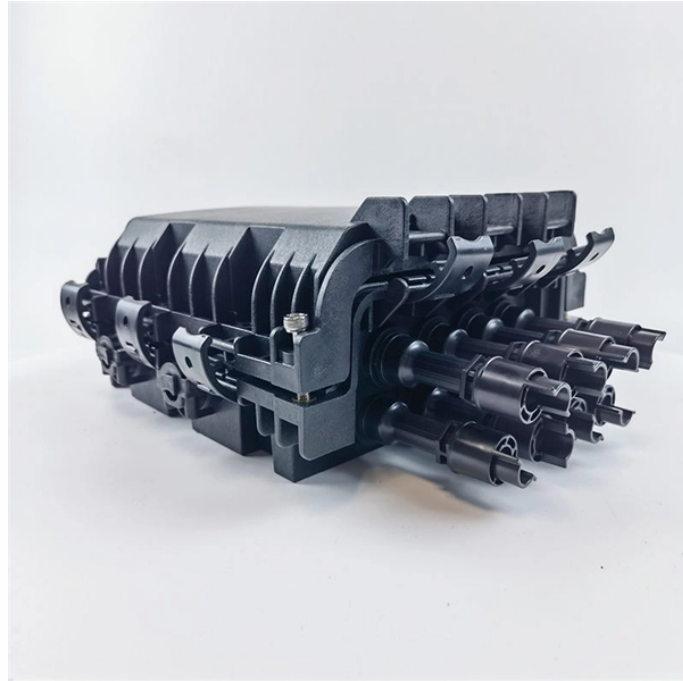

Dominic Fiber Optic Communications Company

Dominic Fiber Optic Communications Company

Dominica Fiber Optics market currently, in 2023, has witnessed an HHI of 5400, Which has decreased moderately as compared to the HHI of 9839 in 2017. The market is moving towards concentrated.