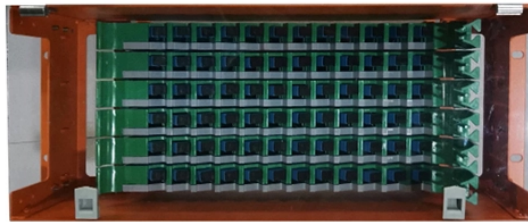

Dominic Anti-corrosion Cable Tray Cost Standard