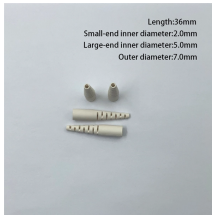

Domestic Violence may occur in more than intimate partner relationships. It may include parents, children, grandchildren and in-laws, as well as people residing in the same household.