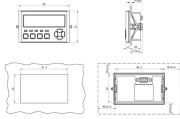

Domestic Precious Metal Spectrometer

Domestic Precious Metal Spectrometer

Meet your metal analysis needs anywhere with the JITAI9201 Handheld XRF Analyzer. This rugged 245x250x90mm portable spectrometer delivers fast, precise elemental identification in the field. The ...