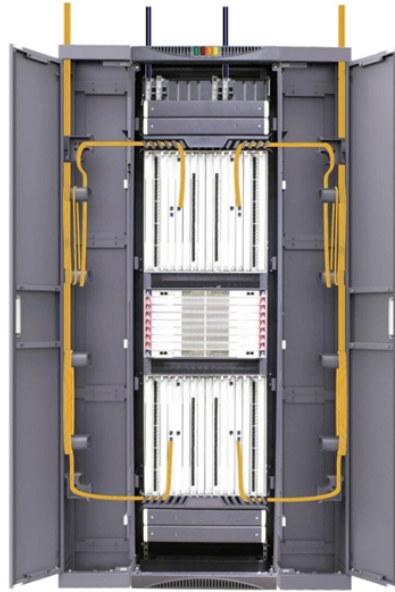

Domestic Precious Metal Spectrometer

Domestic Precious Metal Spectrometer

Meet your metal analysis needs anywhere with the JITAI9201 Handheld XRF Analyzer. This rugged 245x250x90mm portable spectrometer delivers fast, precise elemental identification in the field. The ...