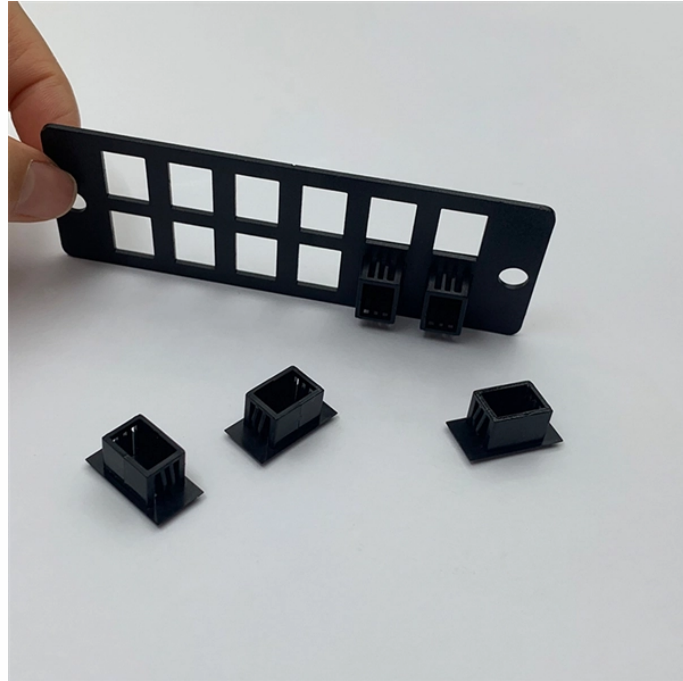

## Does the core switch store data

## Does the core switch store data

At the heart of their functionality, core switches aggregate data from multiple network devices via distribution switches. This is essential for consolidating information from various parts of ...

Unlike edge switches, core switches are the network's backbone, improving data routing and performance. This is essential for businesses, data centers, and ISPs that need fast, reliable ...

At the heart of this activity lies the core switch, a critical component responsible for facilitating high-speed data transmission and maintaining the overall stability and performance of the ...

The layer 2 switches collect the data from core switches, identify the type of data packet and the address of the access device. Further, the data packets are forwarded to the addressed group of access ...