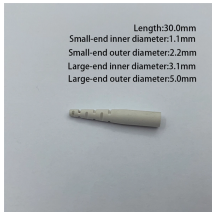

TP-Link's TL-WR841N is a high speed solution that is compatible with IEEE 802.11 b/g/n. Based on 802.11n technology, TL-WR841N gives users wireless performance at up to 300Mbps, which can ...