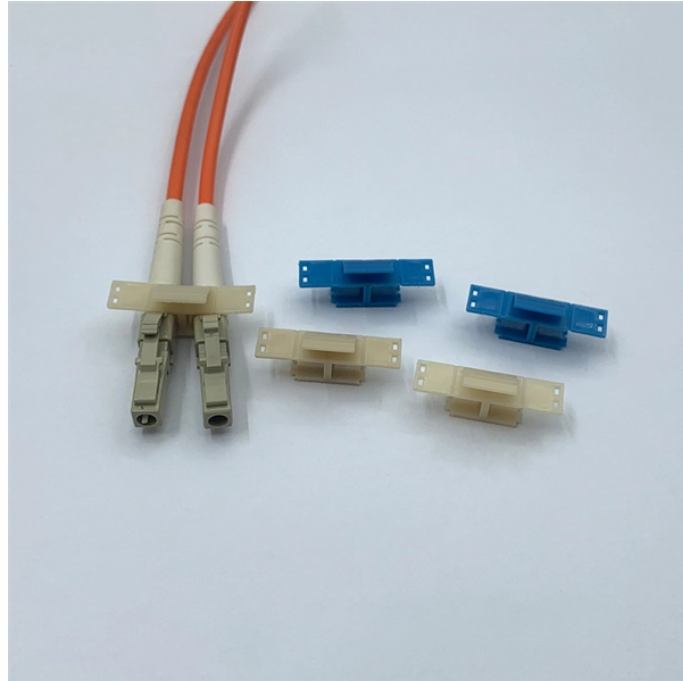

## Distribution box yellow-green

Product Summary: grounding Wire 10 Yellow Green Dual Color grounding Wires, Bridge grounding Wires, Flexible Copper Wires for Distribution Box, Aperture 5/6/8 (Aperture 5 (1),100MM\_2.5SQUARE)

Choose from our selection of power distribution boxes in a wide range of styles and sizes. Same and Next Day Delivery.

Terminal Clamps for Distribution Box, 4 mm<sup>2</sup>, Yellow/Green (PE) Catalog#: 21101-529

Home » Categories » Tools & Accessories » Power Tools & Accessories » Power Distribution » Cep Power Distribution Box, W/Frame, Yellow, (6) L5-20R

They are supplied with a standard green/yellow housing for easy identification and accept standard marking tags. These power distribution & ground terminal blocks are perfect for saving installation ...

Temporary Power Distribution Box, 50A, 125/250V, Yellow. Power Tech®'s Temporary Power Distribution Box is used by contractors on jobsites (indoor or outdoor) to provide and distribute power ...

They are supplied with a standard green/yellow housing for easy identification and accept standard marking tags. These power distribution & ground terminal blocks ...