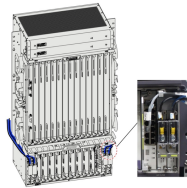

Distribution box with concealed switch

Distribution box with concealed switch

A trimless mounting system for recessing ANY standard switch, outlet or AV receptacle flush with your wall, minimizing visual distractions. See for yourself the dramatic difference the smallest details can ...

This indoor distribution box come with high breaking capacity, rapid tripping, guide rail installation. This 2P leakage switch widely used in places suitable for garages, caravans, outbuildings, etc.

Browse power distribution boxes with circuit breaker protection and multiple outlet configurations. Shop durable solutions for construction and emergency use.