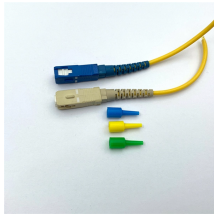

Choose from our selection of power distribution boxes in a wide range of styles and sizes. Same and Next Day Delivery.