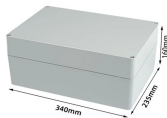

Garvee Carbon Steel Outdoor Electrical Enclosure Box 20x16x10 Waterproof IP67 Wall Mounted Distribution Box with Lock and Accessories