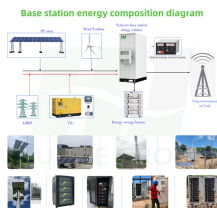

Understanding its significance, this article covers what a distribution box is, how it functions, its structure, the various types available, and how it differs from other electrical boxes like ...

In the distribution box, commonly known as the distribution board or breaker panel, you'll find several critical components responsible for managing and distributing electrical power ...

What's the difference between a distribution box and a sub-panel? A distribution box typically refers to the main electrical panel that receives power from the utility service. A sub-panel is ...

Choose from our selection of power distribution boxes in a wide range of styles and sizes. Same and Next Day Delivery.

Eaton's power distribution systems are designed to be as compact and energy efficient as possible while easy access for installation, operation and maintenance.

In this guide, we'll break down the 12 main types of distribution boxes in a way that's easy to understand. We'll chat about what each one does, where it shines, and then dive into how to choose the perfect ...