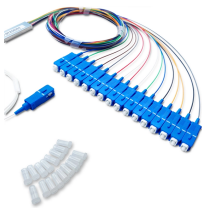

Shop DigiKey's large in-stock selection of Boxes. View inventory, pricing and order now for same day shipping!