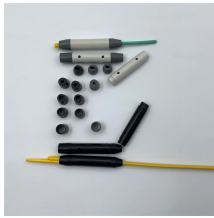

Distribution box jumper terminal

Distribution box jumper terminal

Shop Strip Jumpers for simple wiring and circuit bridging. Compatible with many terminal blocks. Order online with RS today with fast delivery.

Keep in mind that when using jumpers with terminal blocks, you will most likely have to use the jumper that is designed to be used with that specific kind of terminal block.

Shop DigiKey's large in-stock selection of Terminal Block Jumpers. View inventory, pricing and order now for same day shipping!

Design a compact and modular control cabinet configuration for your power engineering. The new modular terminal blocks from Phoenix Contact have a universal plug-in design. In addition, thanks to ...

Discover high-quality terminal block jumpers for safe, efficient circuit connections. Find options in various sizes, materials, and designs to meet your needs.

UD-400J Jumper for Single Pole Distribution Block Jumper for use in parallel UD-400212xx series of Single Pole Distribution Block.

Terminal block jumpers are used to electrically interconnect terminal blocks. Jumpers are available in various styles and dimensions, in a range of pole configurations.