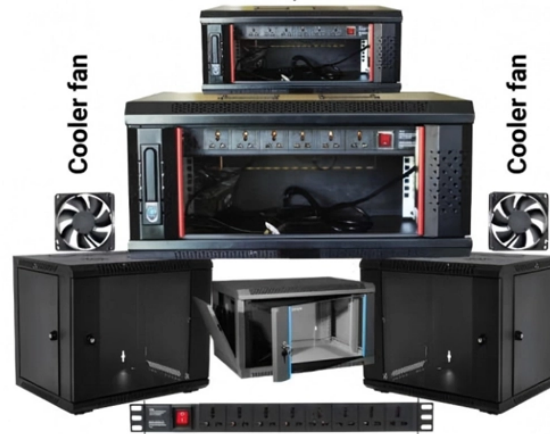

### Wall Mount Cabinet Server Racks

Glass Door,Cam Lock

A Distribution Box (DB) is a protective enclosure that serves as the pivotal access point in a fiber optic network. It provides a secure environment for splicing, splitting, distributing, and connecting delicate ...

Browse power distribution boxes with circuit breaker protection and multiple outlet configurations. Shop durable solutions for construction and emergency use.

Send Inquiry Geya Dxht 12way ABS with Terminal Circuit Breaker 12 Ways Power Distributing Power Supply Distribution Box FOB Price: US \$5.18-5.48 / Piece Min. Order: 50 Pieces

Understand distribution boxes (DB boxes) in 5 minutes. Learn about types, components, functions, and uses. Find the perfect DB box for your needs.

A distribution box is a device that, as the name suggests, is designed to distribute electrical power. It takes the electrical power from the main power line and distributes it throughout ...