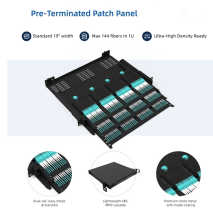

It is primarily designed to distribute electrical power from one or more primary power source (s) such as generator (s) and battery (ies) to one or more electrical and/or electronic item (s). It may include a ...

The P28 connector comes with fixed electrical contacts, providing a cost-effective connection system to power aircraft. Suitable for a wide range of composite, 3 or 5 core cable types.

PHLTD stage power distribution lighting box is the device that provides power supply and protection for various stage lighting equipment. It is used for different types of performances, such as wedding, ...