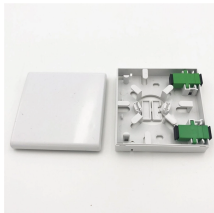

This metallic disconnect box for air conditioners is designed to act as an easy pull-out switch to cut off power to the machine. It is non-fuse, puller-type and includes the bus bar.

Eaton's Cooper Power™ series Type ED switch is a distribution enclosed single-pole air switch rated at 7.8 kV, 75 kV BIL, 400 and 600 A continuous current. The Type ED porcelain-housed disconnect ...

Square D HVL is a traditional medium voltage load interrupter and air insulated switch, with power fuses to provide short-circuit protection up to 1200A at 38kV.

Discover our selection of AR Switches. Our product experts are here to assist you. Get in touch with our team now.