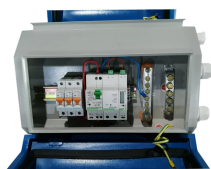

Distribution box SPX3016

Distribution box SPX3016

Choose from our selection of power distribution boxes in a wide range of styles and sizes. Same and Next Day Delivery.

Get the best deals for Impeller Spx3016 at eBay . We have a great online selection at the lowest prices with Fast & Free shipping on many items!

Lex Products offers a full range of portable power distribution units including boxes, boards and panels, specifically engineered for indoor and outdoor use.

Also called power spider boxes, they provide temporary power for locations without permanent electricity sources. Common applications include construction, outdoor events, emergency services, and ...

CTION 6532UGM1 Southwire's Mini X-Treme Box™ and Mini-Centers provide a more compact and less costly worksite power distribution than our popular f. ll size models. Used along with our ...

The 12" Polylok Square Distribution Box comes factory precut with one inlet and three outlets. Four seal assemblies are provided with each unit and will accept 2", 3", and 4" pipe. Optional 6" seals are also ...