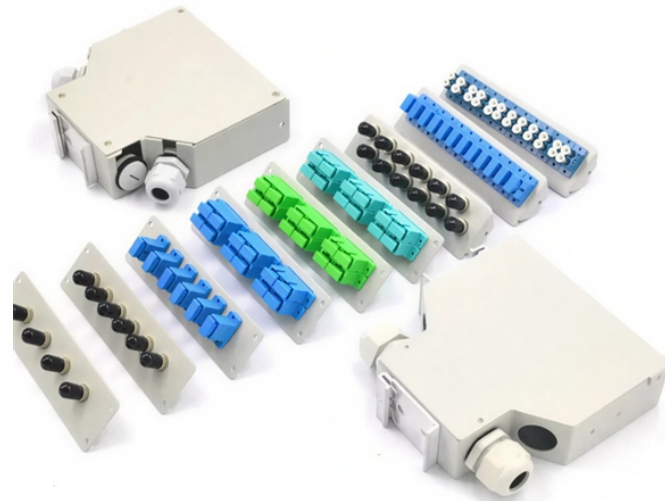

Distribution box GB7

Distribution box GB7

Learn what an electrical distribution box (DB/distribution board) is, its main components (MCB/RCCB/RCBO, SPD, busbar) and common types. Includes a quick selection guide for ways, IP ...

The GB-terminal box, both distribution box and empty enclosure, is manufactured of high impact resistance, glass-fibre reinforced polyester SMC & DMC providing extraordinary stability and corrosion

Understand distribution boxes (DB boxes) in 5 minutes. Learn about types, components, functions, and uses. Find the perfect DB box for your needs.

GB7 Recessed Description 7" wide recessed beam fixture for individual and continuous row mounting. BABA, BAA, ARRA, RoHS, REACH and Prop 65 compliant. Extruded aluminum housing for superior ...

Bowers GB7-DR 7 Gang Duplex Receptacle Box
 Technical Description: BOWERS Brand UPC: 78172002176 Part Number: GB7-DR Your Price: \$231.25 / package (\$46.25 / ea) Total Available: ...

What's the difference between a distribution box and a sub-panel? A distribution box typically refers to the main electrical panel that receives power from the utility service. A sub-panel is ...

This ultimate guide explains what a distribution box does, its internal components, common types, real-world applications, and how to select the right DB Box for your project.