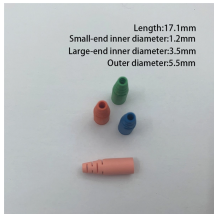

Designed with safety in mind, the Champion Power Distribution Box is equipped with a built-in surge protector, circuit breaker protection, and a locking safety door to keep your connections secure. The ...