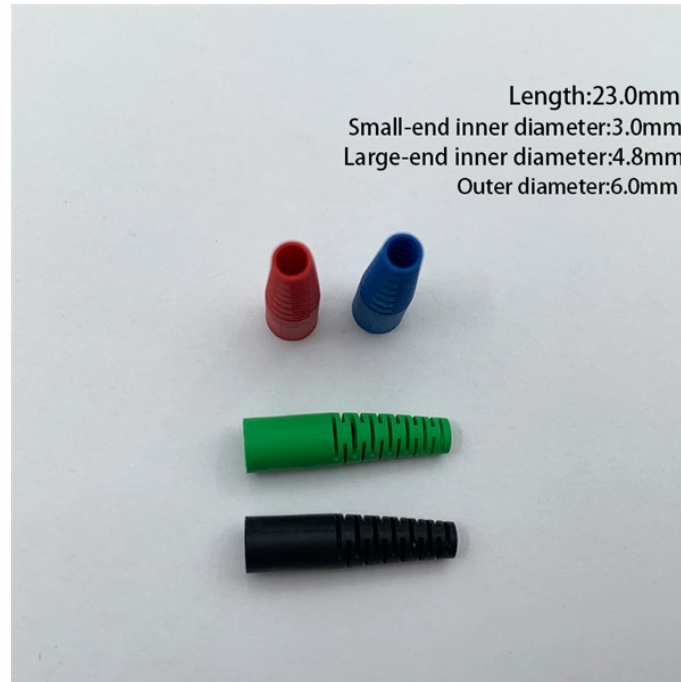

Distribution box 202 pipe