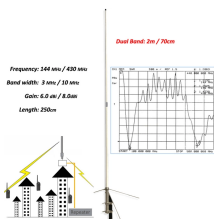

United Rentals' extensive fleet of electrical power distribution equipment features distribution boxes and panels, including spider panels, stand-alone circuit breakers and transfer switches, ideal for mobile, ...