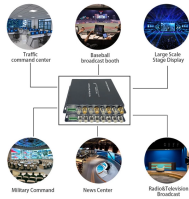

Distribution Box Idx1

Distribution Box Idx1

Power Distribution Box - LX5-8sis backordered and will ship as soon as it is back in stock. Share: Description LX5-8s spray painted household terminal distribution box LX5-12s spray painted ...

Understand distribution boxes (DB boxes) in 5 minutes. Learn about types, components, functions, and uses. Find the perfect DB box for your needs.

Find high-quality distribution boxes from GEYA. Our durable enclosures ensure safe and organized electrical installations.

View online or download Makita LDX1 Instruction Manual.

Power distribution boxes are used in commercial and residential buildings and are part of the electrical system, also known as switchboards.

Lex Products offers a full range of portable power distribution units including boxes, boards and panels, specifically engineered for indoor and outdoor use.