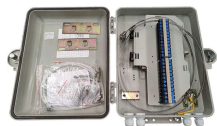

This ultimate guide explains what a distribution box does, its internal components, common types, real-world applications, and how to select the right DB Box for your project.