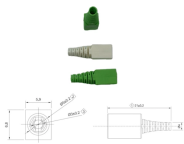

Distribution Box RDJF

Distribution Box RDJF

HDT offers Power Distribution Units (PDUs) and Utility Distribution Boxes (UDBs) in various configurations. A Power Distribution Unit (PDU) allows two generators to be synchronized, and both ...

What's the difference between a distribution box and a sub-panel? A distribution box typically refers to the main electrical panel that receives power from the utility service. A sub-panel is ...

Understand distribution boxes (DB boxes) in 5 minutes. Learn about types, components, functions, and uses. Find the perfect DB box for your needs.

Learn what an electrical distribution box (DB/distribution board) is, its main components (MCB/RCCB/RCBO, SPD, busbar) and common types. Includes a quick selection guide for ways, IP ...

Choose from our selection of power distribution boxes in a wide range of styles and sizes. Same and Next Day Delivery.