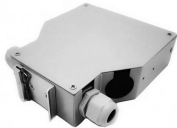

Distributors - Accessories, distribution boxes.

BOX1104P ABB 2-1/2 inch Iberville Steel Partitions for Deep Gangable Box Manufacturer:ABB
Manufacturer #:CI1104-P Made in Canada

PowerBox factory offers a vast range of PDUs, distro boxes, racks, panels, adapters, cable extensions and splitters to safely manage power distribution, all designed and built to be fully compliant with the ...

Accessories for DIN rail components are required for proper installation in distribution boxes. The product range includes busbars, wiring bridges in various lengths, and protective ground and neutral ...

IP65 waterproof distribution box for outdoor installs. Plastic ABS/PC, DIN-rail ready, clean wiring, customization available. Manufacturer support & accessories.

With over one million filters installed throughout the US and abroad, Zabel is the source for all your wastewater filtering needs. We are the number one choice of Engineers and Specifiers. Whatever ...