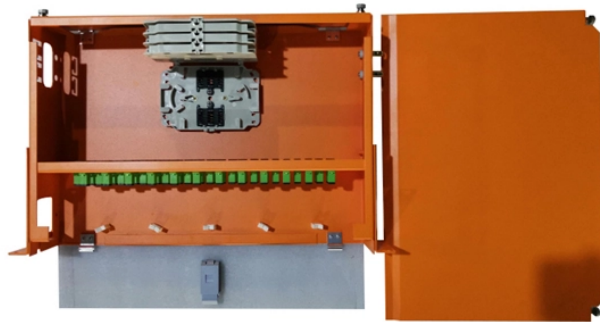

Distribution Box Parameter Table

Distribution Box Parameter Table

This document provides a list of components in an electrical distribution box with their names and associated wiring diagrams. It includes tables of diodes, fuses, relays, and other components like ...

Learn what an electrical distribution box (DB/distribution board) is, its main components (MCB/RCCB/RCBO, SPD, busbar) and common types. Includes a quick selection guide for ways, IP ...

Metal Distribution Box Features Continuously welded seams Foam-in-place seamless gasket 120-degree opening heavy-duty industrial hinges IP66 protection rating against dust and water according ...

Understand distribution boxes (DB boxes) in 5 minutes. Learn about types, components, functions, and uses. Find the perfect DB box for your needs.

Distribution boxes are a great way to increase flexibility and cut costs. They lower your labor costs by reducing installation and troubleshooting time. They take up less space than loose wires, look neater ...

A single phase distribution box controls and protects home or office circuits. Learn its definition, main parts, and how it ensures electrical safety.

For temperature rise test, a distribution box with all assembly of Isolator / Porcelain cutouts shall be kept in an enclosure such that the temperature outside the box shall be maintained at 50 ° C.