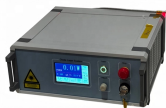

The Anderson PowerPole Distribution Block PPB-1 is a high-quality, versatile, and easy-to-use power distribution solution that is ideal for outdoor enthusiasts and overlanders.