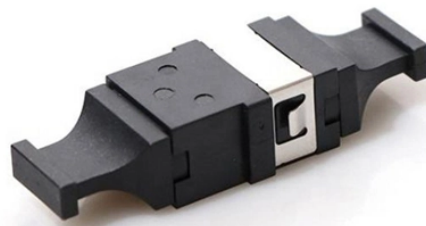

## Distribution Box JL1

## Distribution Box JL1

Your Jeep Wrangler JL is equipped with two fuse boxes: a Power Distribution Center (PDC) located under the hood near the battery, and an Interior Fuse Box (IFB) located in the ...