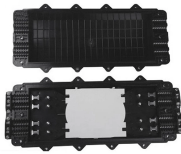

Distribution Box Cable Cover

Distribution Box Cable Cover

Our Christy range of concrete enclosures, lids and accessories provides robust, durable utility access in deliberate traffic environments and high-impact applications.

The distribution box is suitable for metric cut-outs and can be fixed with a locknut, which is included in the delivery. Thanks to the screwable cover and the use of split cable grommets, retrofits, repairs and ...

Perlegear 17" in-Wall Media Box, Electrical Box, Recessed Outlet Box and Media Enclosure for One Connect Box & Network Switches, Cable Management Kit with Cutting Template, Dust Bag & ...

Catalog No. : DS21-G Description: PVC CTD FS/FD RCPT CVR 1GNG GRAY UPC: 704508363468 PVC Coated FS/FD Round Flush Receptacle Cover, 1 Gang, Malleable Iron, Gray