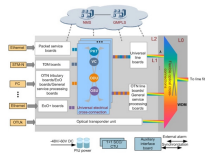

Protect your electrical circuits with the HT Series Waterproof Distribution Box. Built from durable ABS plastic with a clear lid, this IP65-rated breaker box safeguards against dust, water, and impact damage.