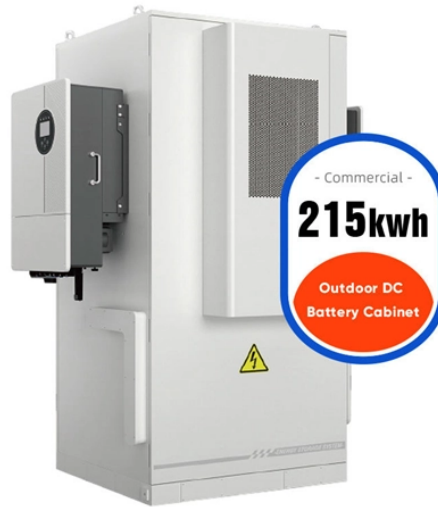

Distribution Box Breakdown Price