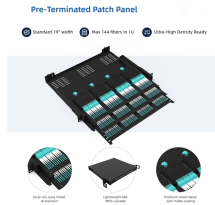

Here's Holly Cow dreaming big dreams, wishing grand wishes, and hoping all of your wishes come true. Cute and colorful, this poster would be perfect for a child's room, a playroom, nursery, or on any wall ...