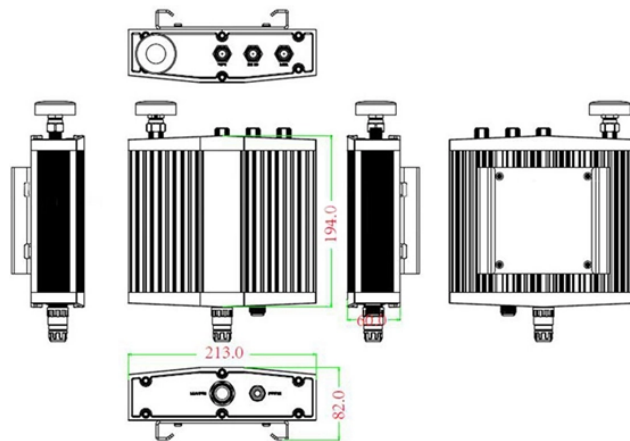

Distributed Data Center Solutions

Mechanical drawing

Distributed Data Center Solutions

Today SPAN announced the launch of XFRA, a distributed data center solution designed to deliver gigawatts of new compute capacity amidst today's growing power infrastructure constraints.