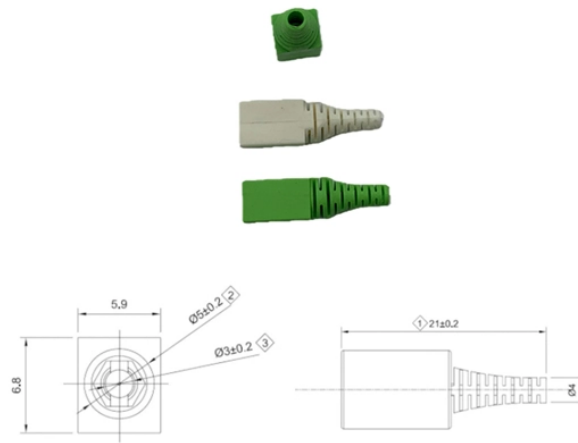

Discounted Intelligent Power Distribution Cabinet System

Discounted Intelligent Power Distribution Cabinet System

With customizable configurations (tailored for both standard low voltage distribution cabinet and precision-engineered Mid-mounted distribution cabinet) and advanced protection features, the Power ...

The company's intelligent rack PDUs are built to reliably and efficiently distribute power to all devices. Operators can meter at the inlet, which provides a view of power usage and capacity ...

Managing and installing a rack power distribution unit (PDU) has never been easier than with the EL2P PDU. Designed to simplify deployment and take stress out of power distribution, this intelligent PDU ...