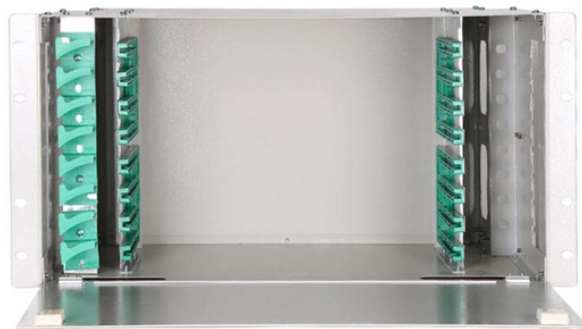

Direct-buried 24-core optical cable manufacturer quotation

Direct-buried 24-core optical cable manufacturer quotation

Durable 24-core GYTY53 fiber optic cable for direct burial, featuring steel tape armor, moisture resistance, and low attenuation. Ideal for harsh environments.

Professional manufacturer of GYTA53 Outdoor Direct Burial 24-Core Fiber Optic Cable China, Wholesale Fiber Optic Cable Direct Burial, Fiber Optic Line Installation, 24cores Optical Cable Price ...

Shop for direct burial fiber optic cable at Discount Low Voltage for rugged cabling that can handle heat while resisting moisture, fungus, rodents and other hazards. Order underground fiber optic cable in ...

It consists of a loose tube that is twisted around the central resistance element, the GYTA53 fiber cable has the inner shell of the PE, the longitudinal grooved reinforcement of the steel tape and the outer ...

Between the PSP and the loose tube waterblocking material is applied to keep the cable compact and watertight. Two parallel steel wires are placed at the two sides of the steel tape.

Find wholesale direct buried 24 core fiber optic cable, data communication cable, and much more at Alibaba . Buy communication cables for your network from international suppliers.