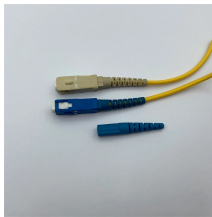

Nestor Cables is a Finnish manufacturer of fibre optic cables solutions and other cables.

The Fiber Optic Boxes are used to connect fibers in various FTTx network points. The outdoor fiber distribution boxes can be mounted on walls or poles. When used in aerial networks, they are often ...