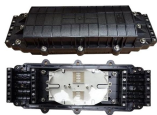

The OptiX OSN 8800 is used for long haul backbone, area backbones, local networks, metropolitan convergence layers and metropolitan core layers.

We provide the world's largest collection of linked research data, accessible via our web platform and time-saving, workflow-based applications. The Dimensions database consists of vast amounts of ...

The meaning of DIMENSION is measure in one direction; specifically : one of three coordinates determining a position in space or four coordinates determining a position in space and time. How to ...

Contact Us

For more information, pricing, or custom network solutions, please contact us:

Website: <https://hashherbcafe.co.za>

Email: hello@hashherbcafe.co.za

Phone: +27 63 814 7295

Address: 15 Galaxy Road, Linbro Business Park, Johannesburg, 2065, South Africa

This document is for informational purposes only. Specifications subject to change without notice.