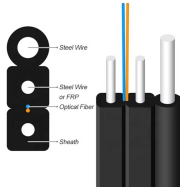

Learn heat shrink sizes, including diameters, ratios & how to choose the right tubing. Explore size charts & calculate the perfect fit for your project needs.

Confused about heat shrink tubing sizes? Learn how to choose the correct size and check our heat shrink tubing size chart for your specific needs.

In order to get an accurate measurement for your heat shrink tubing, you'll need to measure the diameter of both the largest and smallest parts of the wire, cabling, or hose you are ...

Search by Cable Diameter or by Alpha Wire Cable Part Number. With the FIT® SIZING GUIDE, tubing product selection and identification can't get easier. To view the Shelf Life for Alpha Wire FIT® Heat ...

These tubes become smaller in size as they warmed by hot air or a flame. Most often used as insulation material when connecting wires together, these tubes can be used to group wires together, or ...

Correctly sized tubing will conform to the substrate over which it is applied. It shrinks in diameter and in general overall length. This can make it especially tricky to select the right size for your application. ...

Cross-linked tubing which arrives expanded to be applied to the juncture or cable to be sealed and recovers to its smaller diameter in the presence of heat.

Learn how to calculate the correct heat shrink tubing size for your cables with our comprehensive guide, sizing formulas, and AWG charts. Ensure a perfect seal!