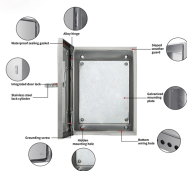

Module X Solutions can customize telecom shelters to meet specific requirements. We meet our customers' needs with a range of sizes and options that improve the utility and performance of our ...