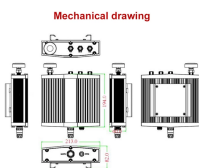

To help you achieve efficiency in all aspects of your data center, Vertiv has developed Smart Solutions, an intelligent, integrated infrastructure for data centers. The family uses a global design approach ...