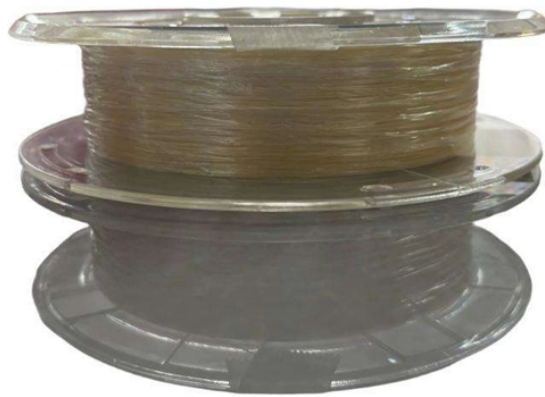

## **Overview**

This document provides specifications for various types of plastic distribution boxes, including their dimensions and features. It describes HA, HK, and LGD series boxes with dimensions ranging from 100-415mm in length, 105-323mm in width, and 75-140mm in height. 1 Design, manufacture, assembly, inspection & testing at vendor's/ sub-vendor's works, proper packing and delivery to site of LIGHTING DB/ WELDING DB & LIGHTING PANELS as mentioned in different sections of this specification, complete with all accessories for efficient and trouble-free operation. 4 KV Substation of the ratings indicated above. The body of the boxes shall have sufficient reinforcement with suitable size of channels keeping a provision for fixing and conforming to general. Why need a Accu-Panel Lighting Distribution Panel is built like a showpiece, from its stainless steel or MS CRCA enclosure to its heavy duty distribution box.