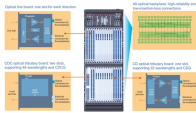

Optical cable junction boxes play a crucial role in connecting and protecting optical fibers, directly influencing the quality and lifespan of optical cable routes.

Where can I find information on how to wire the MobileView's Junction Box? Refer to Chapter 4 "Install and Operate the Junction Boxes" in the MobileView Tethered Operator Terminal ...

Secure your free drawing today—it's the perfect resource for network engineers, installation technicians, and project managers who demand precision and reliability in their fiber optic ...

The Diamond Optics Junction Box is applied on mobile masts or buildings servicing up to four Remote Radio Units (RRUs) from a single hybrid trunk cable (4 power pairs).