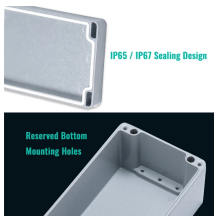

If you're in the business of phone wiring, a phone junction box wiring diagram is essential for figuring out connections and troubleshooting issues. This type of diagram displays the ...