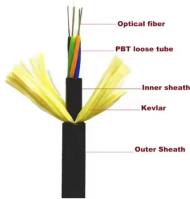

Diagram of Mobile Optical Cable Junction Box

Diagram of Mobile Optical Cable Junction Box

Learn how fiber optic networks distribute data from central offices to end users. This diagram highlights media converters, switches, and cable types.

Optical cable junction boxes are used in various communication paths, either wall mounted, aerial, in pipes or buried in the ground. In some special applications, must resist erosion by ...

Configurable cable ports are designed to accommodate varying diameters of hybrid (combined power and fiber optic) or standard cables with diameters up to 1-5/8" (41.27mm) depending upon port ...

Optical cable junction boxes play a crucial role in connecting and protecting optical fibers, directly influencing the quality and lifespan of optical cable routes.

Where can I find information on how to wire the MobileView's Junction Box? Refer to Chapter 4 "Install and Operate the Junction Boxes" in the MobileView Tethered Operator Terminal ...

Secure your free drawing today—it's the perfect resource for network engineers, installation technicians, and project managers who demand precision and reliability in their fiber optic ...

The Diamond Optics Junction Box is applied on mobile masts or buildings servicing up to four Remote Radio Units (RRUs) from a single hybrid trunk cable (4 power pairs).