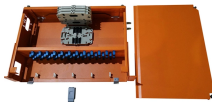

The SFP28-25G-SR is more than just a component; it's the enabler of efficient, high-speed, and cost-effective 25G networks. Understanding its specifications, applications, and the importance of pairing ...