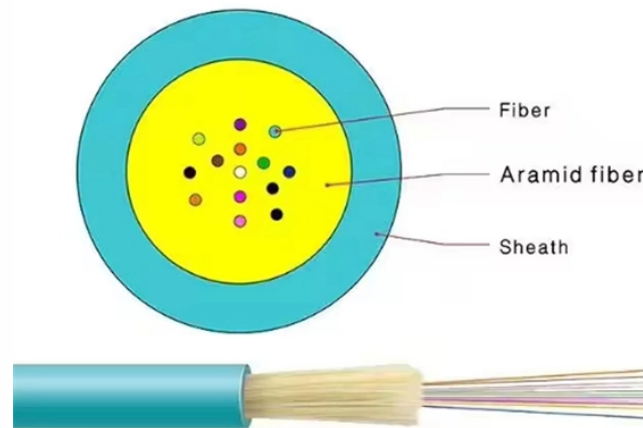

Denmark Linear Drive Pluggable Optical 25G

Denmark Linear Drive Pluggable Optical 25G

y are Macom, Semtech and Maxlinear. The main advantages offered by LPO are reduced power consumption and lower system latency due to the absence of the DSP. and reducing the operational ...

When connecting 25G-MR-XSR/LR optics to legacy fixed rate 10G optics, attenuation may be required to ensure the optical input power to the 10G optical module is within allowable limits.

Superxon 25G SFP28 transceivers, compliant with SFP28 MSA & IEEE802.3cc, support up to 28Gbps. Hot-pluggable, 3.3V, various distances & wavelengths. Get free quote & specs.

Our LPO transceivers support 400G and 800G applications in QSFP and OSFP form factors. They bring all the efficiency and performance benefits of LPO to data center operators, while integrating ...

The SFP28 25G SR is a small form-factor pluggable optical transceiver that provides a high-speed solution for 25 Gigabit Ethernet and Infiniband Enhanced Data Rate applications.