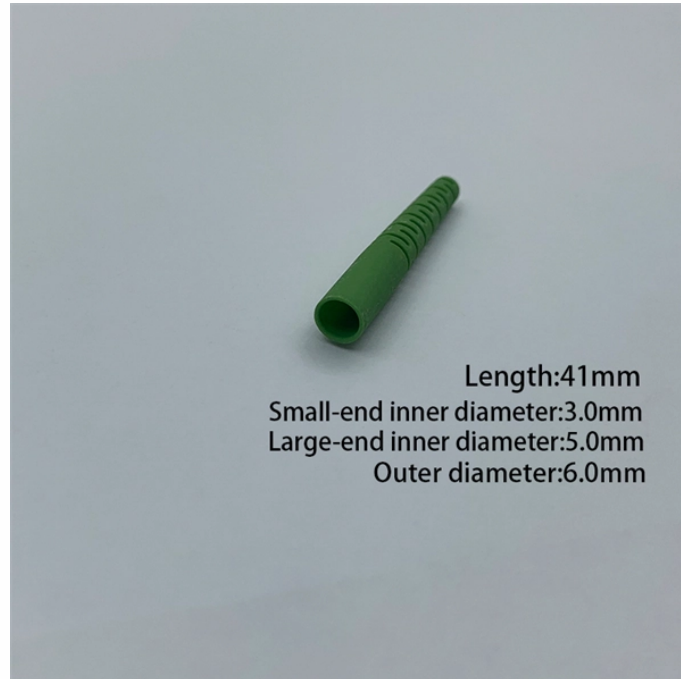

Denmark 10 Gigabit Single-Mode Optical Module

Denmark 10 Gigabit Single-Mode Optical Module

As a hotpluggable module with a standard duplex connector for fiber communications, the 2A-142G works with single-mode-fiber (SMF) connections and operates at a nominal wavelength of 1310 nm.

FS 10GbE SFP+ module solutions provide a wide variety of 10 Gigabit Ethernet connectivity options for data centers, enterprise wiring closets, Internet Service Providers (ISPs) applications.

Designed for wired connectivity, this plug-in module supports a data transfer rate of 10 Gbps and is compatible with Ethernet 10GBase-CWDM cabling. With a maximum transfer distance of 20 km, it ...

Her findes du alle vores SFP moduler. Vi tilbyder SFP moduler til både 10 Gbit, 100 Mbit samt 1000 Mbit. Modulerne fås både til Singlemode og Multimode.

The "LR" designation stands for Long Reach, meaning it is engineered to reliably transmit 10 Gbit/s Ethernet signals over single-mode fiber (SMF) for distances up to 10 kilometers.