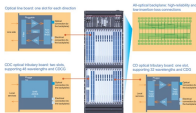

Computers ship with the appropriate DeltaV control network cards pre-installed — no cases to open or network drivers to set up. Just plug a control network segment into the workstation and the other end ...

The document describes DeltaV CTO cabinets that provide predesigned solutions for housing DeltaV CHARM I/O systems. The cabinets are assembled in industry standard enclosures and can be ...

By opting for a Delta modular rack cabinet, data centers choose the ultimate combination of convenience, flexibility, and safety. Delta manufactures a 42U rack system to suit the needs of nearly ...