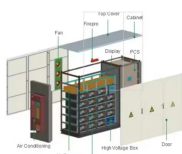

Designed as either a standard 1RU rackmount unit with dual power supplies, or a half-width 1RU unit with a single power supply, the switches are available in several configurations of Gigabit and 10 ...