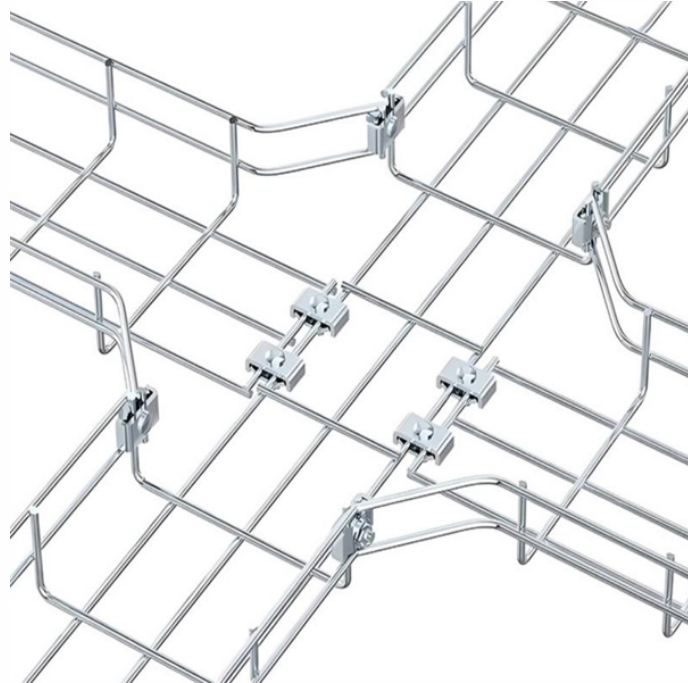

Delivery date CFP825G

Delivery date CFP825G

There are several ways to check the status of your shipment. Enter your tracking, door tag, or FedEx Office order number to track your package.

View AI-powered estimated delivery dates, calculated from carrier reliability, route analysis, and delivery performance with up to 95% prediction accuracy so you can better plan for your package's arrival ...