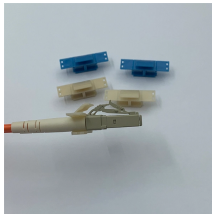

Direct Channel offers a comprehensive selection of Cable Tray Brackets and Hangers, designed to provide robust support and efficient installation for various cable management systems.