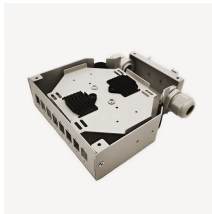

What are Beamsplitters? Beamsplitters (also known as beam splitters or power splitters) are an optical component used to split an incident beam of light at a set ratio into a transmitted beam ...

Used for monitoring optical systems, split beams into different wavelengths, polarizations or intensities. Can be applied at its maximum effective area from any incident direction, easy to be applied in ...

They allow the beam to be divided into segments that can be diverted individually with other inputs, offering more options for directing and shaping the light beam.

LightMachinery's range of beam splitters includes polarizing and dichroic. We make custom beam splitters to fit your unique specifications. Learn more!

Quick-reference for beam splitter types, Fresnel equations, polarizing designs, and selection workflow. See the Comprehensive Guide for worked examples, SVG diagrams, and full references.

A beam splitter or beamsplitter is an optical device that splits a beam of light into a transmitted and a reflected beam. It is a crucial part of many optical experimental and measurement systems, such as ...