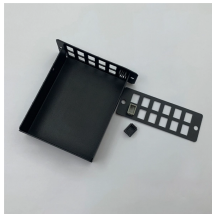

This SmartRack® 42U rack enclosure is designed for large, heavy AI servers that often do not fit into standard racks.

Shop 42U server racks at Dell for secure, reliable, and spacious server storage solutions. Perfect for data centers and IT environments.

Shop 42U Server Racks / Cabinets on Newegg . Watch for amazing deals and get great pricing.

The SR42UB1032 houses 3,500 pounds (1588 kilograms) of standard 19-inch rack equipment in 42U. Its front and rear pairs of vertical rails have threaded 10-32 mounting holes that are adjustable in quarter ...