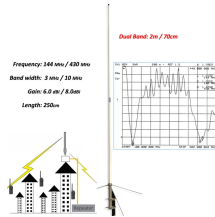

The SR42UB1032 houses 3,500 pounds (1588 kilograms) of standard 19-inch rack equipment in 42U. Its front and rear pairs of vertical rails have threaded 10-32 mounting holes that are adjustable in quarter ...